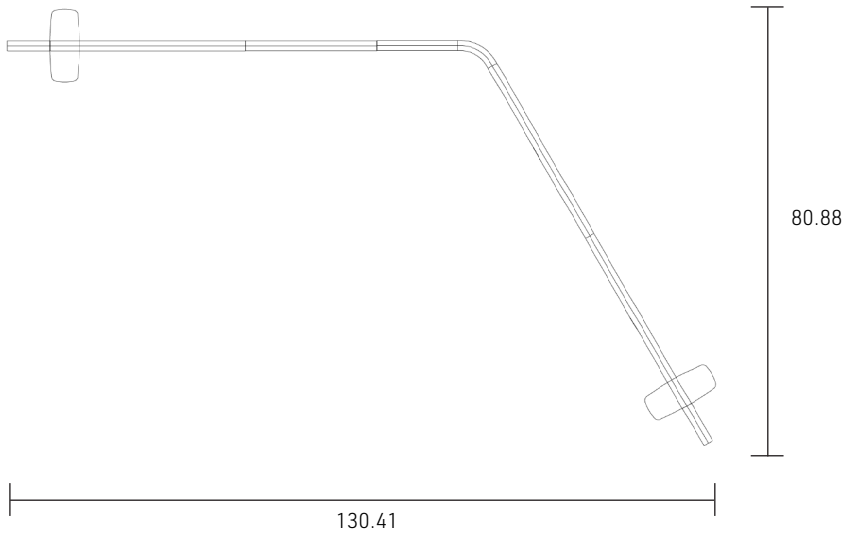

STILL | BREAKOUT 02

*All dimensions in inches

| Still Component | Model Number | COM Unit Price | COM Extended |
|---|--------------|----------------|--------------|
| Upholstered End Cap Screen - 48"H | STU10H48 | 430 | 430 |
| Upholstered End Cap Screen - 59"H | STU10H59 | 460 | 460 |
| Upholstered Screen - 48"H x 24"W | STU01H48W24 | 798 | 798 |
| Upholstered Screen - 48"H x 36"W | STU01H48W36 | 983 | 983 |
| Upholstered Screen - 59"H x 36"W (x2) | STU01H59W36 | 1,070 | 2,140 |
| Upholstered Transition Screen - 59"H x 15"W | STU02H59W15 | 735 | 735 |
| Upholstered 120° Corner - 59"H | STU21H59 | 667 | 667 |
| Small Baseplate (x2) | STB01 | 86 | 172 |
| Total COM Price: | | | 6,385 |