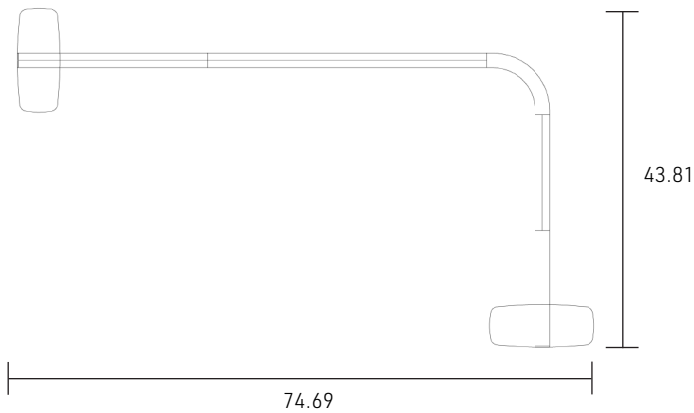

STILL | BREAKOUT 04

*All dimensions in inches

Still Component	Model Number	COM Unit Price	COM Extended
Upholstered Screen - 48"H x 15"W	STU01H48W15	693	693
Upholstered Screen - 48"H x 24"W	STU01H48W24	798	798
Upholstered Screen - 48"H x 36"W	STU01H48W36	983	983
Wood Screen - 48"H x 15"W (Oak)	STW01H48W15SW81	1,118	1,118
Wood 90° Corner - 48"H (Oak)	STW02 H48SW81	922	922
Small Baseplate (x2)	STB01	86	172
Total COM Price:			4,686