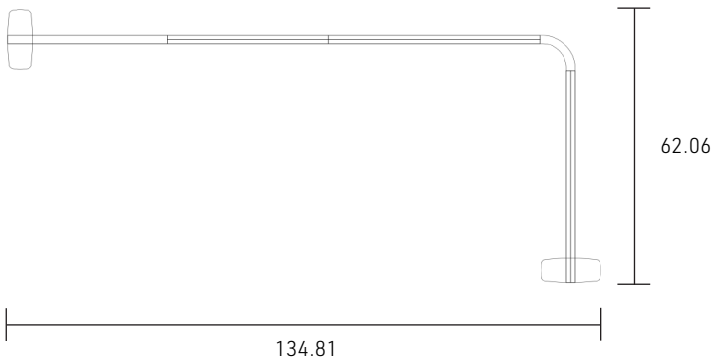

STILL | LOUNGE 03

*All dimensions in inches

Still Component	Model Number	COM Unit Price	COM Extended
Upholstered Screen - 48"H x 36"W	STU01H48W36	983	983
Upholstered Screen - 48"H x 48"W (x2)	STU01H48W48	1,022	2,044
Wood Screen - 48"H x 36"W (Oak)	STW01H48W36SW81	2,043	2,043
Wood 90° Corner - 48"H (Oak)	STW02H59	922	922
Small Baseplate (x3)	STB01	86	258
Total COM Price:			6,250