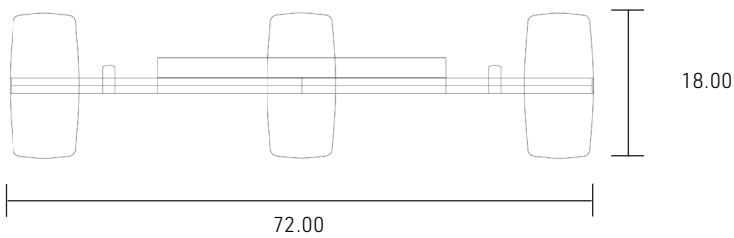

STILL | WORKSPACE 04

*All dimensions in inches

Still Component	Model Number	COM Unit Price	COM Extended
Upholstered Screen - 59"H x 36"W (x4)	STU01H70W36	1,070	4,280
Large Baseplate (x6)	STB02	105	630
Whiteboard (x2)	STA02	344	688
Coat Hook (x2)	STA01	32	64
Total COM Price:			5,726