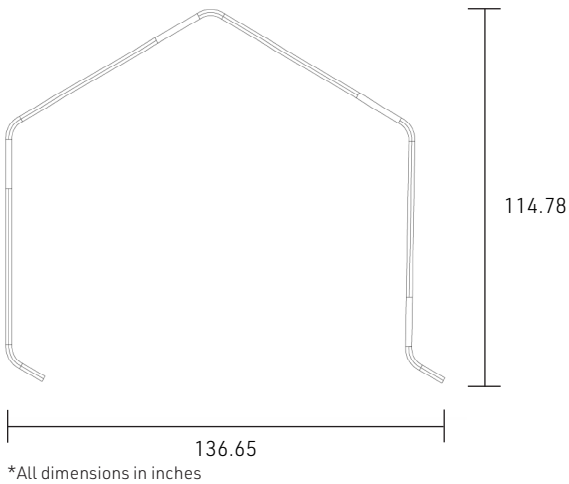

STILL | WORKSPACE 05

Still Component	Model Number	COM Unit Price	COM Extended
Upholstered End Cap Screen - 70"H (x2)	STU10H70	487	974
Upholstered 120° Corner - 70"H (x5)	STU21H70	698	3,490
Upholstered Screen - 70"H x 48"W (x4)	STU01H70W48	1,233	4,932
Wood Screen - 70"H x 15"W (Oak) (x4)	STW01H70W15SW81	1,118	4,472
Total COM Price:			13,868