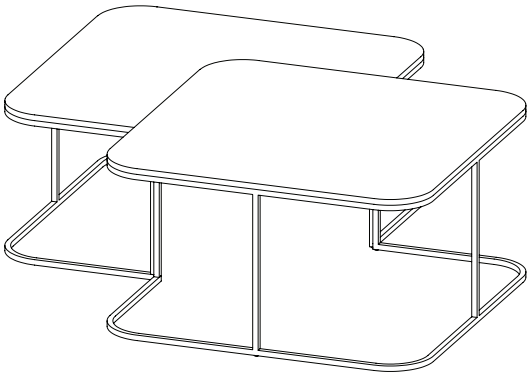

Trim

Typicals - Group 4
Coffee Nesting - Large

| Quantity | Description | Model Code | Starting List Price |
|----------|----------------------------------------|------------|---------------------|
| 1 | Trim Side Table, 30" x 30" x 14", Open | TR3030140 | 758 |
| 1 | Trim Side Table, 30" x 30" x 16", Open | TR3030160 | 766 |