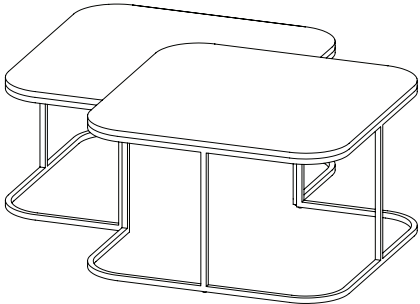

Trim

Typicals - Group 3
Coffee Nesting - Small

	Quantity	Description	Model Code	Starting List Price
	1	Trim Side Table, 24" x 24" x 12", Open	TR2424120	689
	1	Trim Side Table, 24" x 24" x 14", Open	TR2424140	695
Total Typical Group 3				1,384